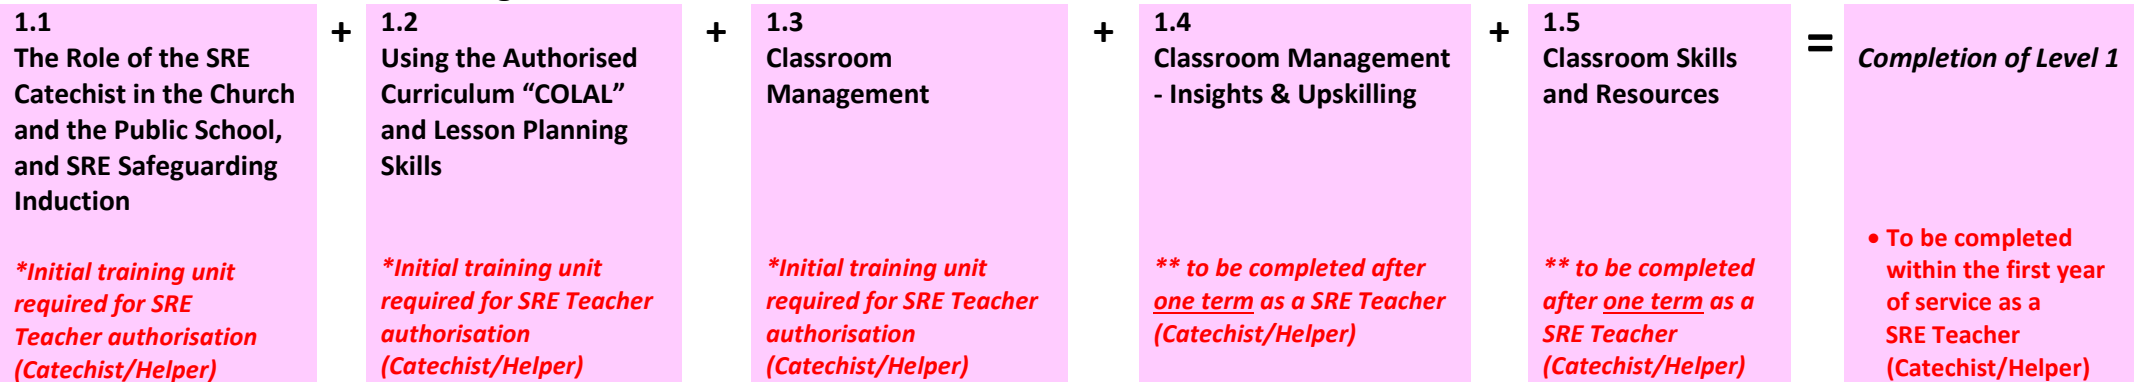

TRAINING COURSE OUTLINE | Catholic Special Religious Education (SRE) – Sydney

Level 1 – SRE Induction Training

Level 2 – Understanding the Learner / How to Get the Message Across Age-Appropriately

Level 3 – Holy Spirit Gathering a People for God