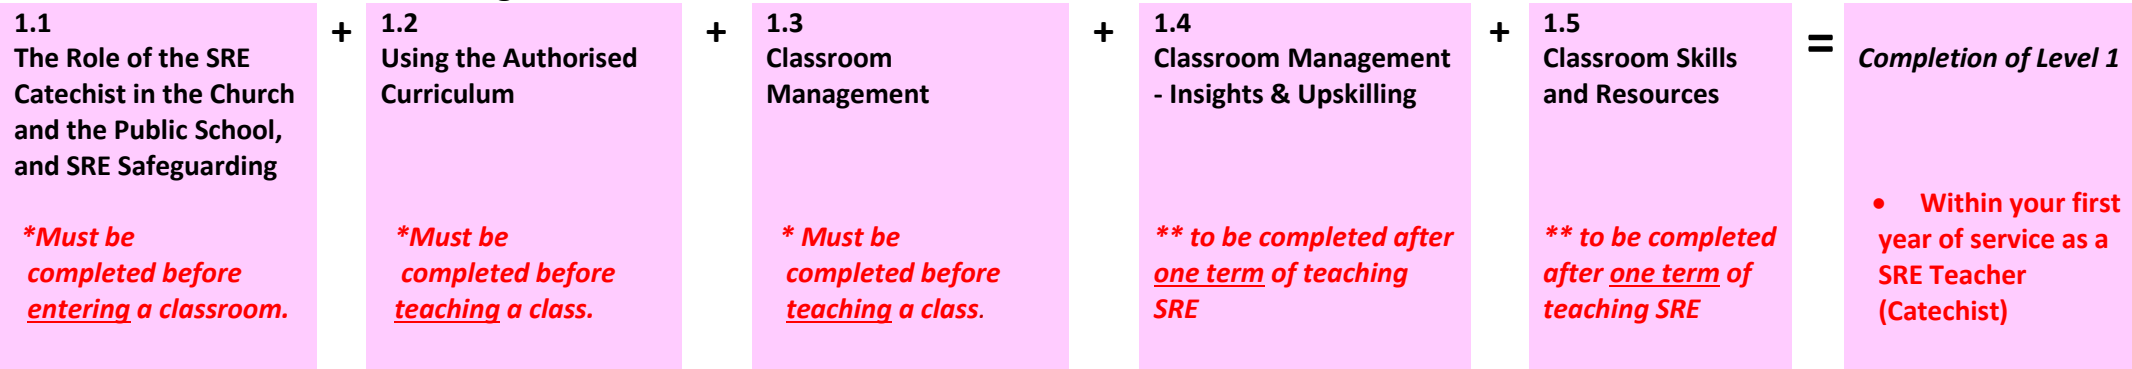

TRAINING COURSE OUTLINE

Level 1 – SRE Induction Training

Level 2 – Understanding the Learner / How to Get the Message Across Age-Appropriately

Level 3 – Holy Spirit Gathering a People for God

CERTIFICATE OF ACCREDITATION