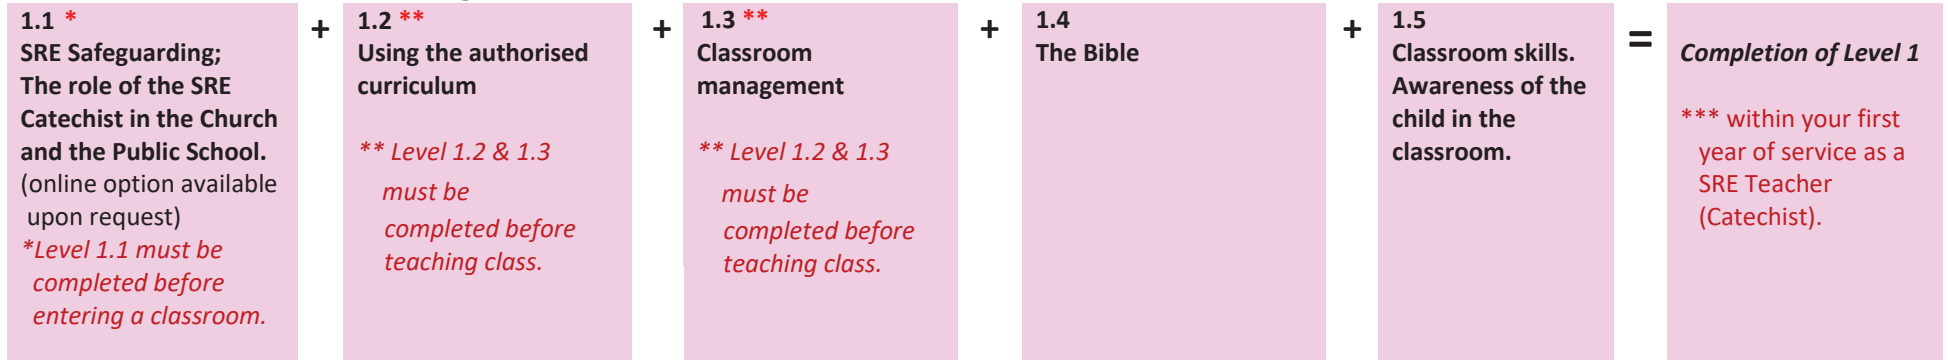

TRAINING COURSE OUTLINE

Level 1 – SRE induction training ***

Level 2 – Understanding the learner / How to get the message across age-appropriately

Level 3 – Holy Spirit gathering a People for God

Supporting Parish Catechists