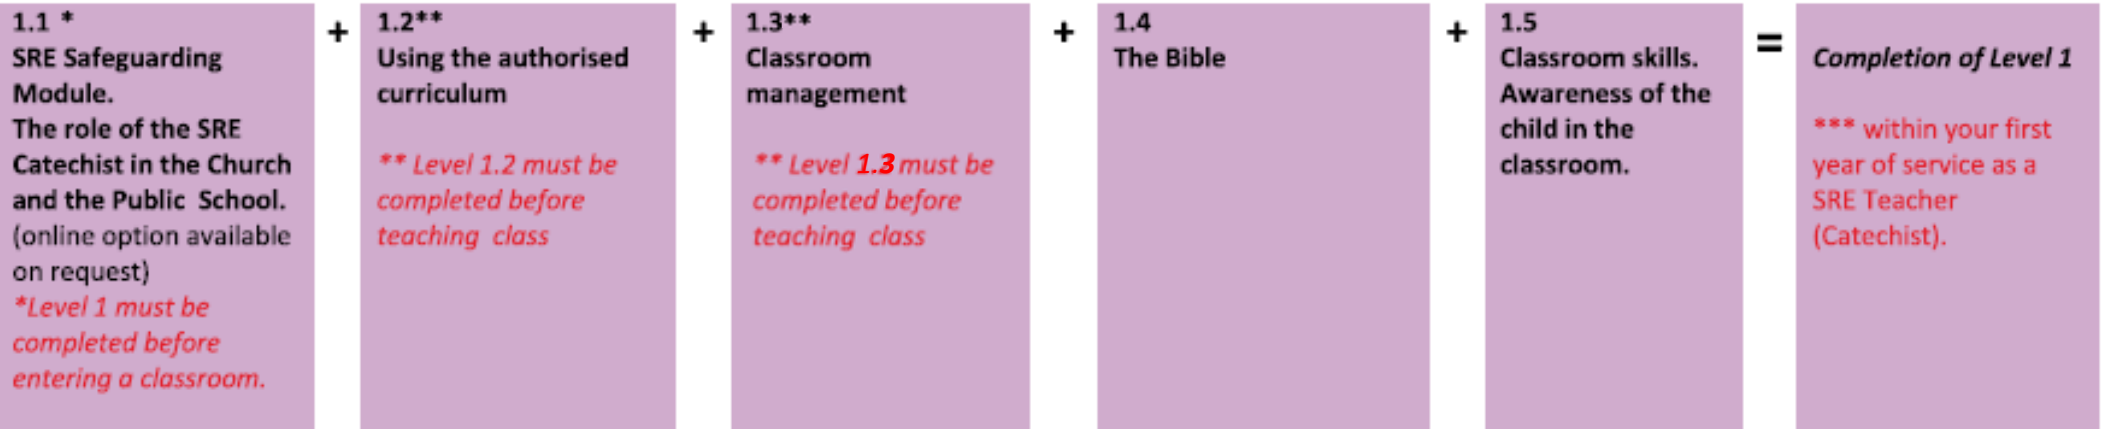

Catholic SRE Teacher Training Course Outline

Level 1 ***

Level 2

Level 3

CERTIFICATE OF ACCREDITATION!

+

Two years' experience as a Catechist